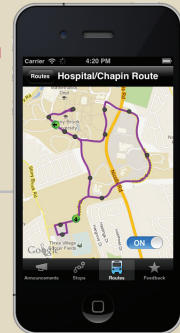

SBU Transit Map - Service Level A

SHUTTLE MAP

stonybrook.edu/shuttle

February 2023

For Off Campus Transportation Use Suffolk Transit Connection
 Saturdays: Students use SBU ID card on Suffolk Transit S60, S69 & 3D
 Sundays: Students use SBU ID card on Suffolk Transit 3D

SBU TRANSIT LIVE GPS TRACKING with DOUBLEMAP

FOR LIVE TRANSIT INFORMATION, VISIT US ONLINE:
stonybrookuniversity.doublemap.com/map/
 OR DOWNLOAD THE "DOUBLEMAP BUS TRACKER" APP

SBU Transit Service

SBU Transit provides transportation throughout the Stony Brook and Southampton campuses, and the Research & Development Park. SBU Transit routes operate on a varied schedule. Schedules are available at: stonybrook.edu/shuttle, or at (631) 632-3741, (631) 632-6418 or via email at: transportation@stonybrook.edu.

SERVICE LEVEL A

Route	First Departure-From	Last Departure-From
For Mondays–Fridays:		
Express East (EE)	06:00AM Lot 40	10:50PM East Side Din.
Express West (EW)	07:00AM Lot 40	10:15PM Eng Dr.
Hospital/Chapin Route (H)	07:00AM SAC	11:30PM SAC
Outer Loop (O)	07:00AM SAC	11:30PM SAC
Inner Loop (I)	07:00AM SAC	10:00PM SAC
Railroad Route (R)	07:30AM SAC	08:00PM LIRR
R&D Park Shuttle (R&D)	08:00AM SAC	07:00PM SAC
Friday ONLY:		
Port Jefferson Village	03:00PM SAC	11:15PM SAC

SERVICE LEVEL B

Route	First Departure-From	Last Departure-From
For Saturdays:		
Hospital/Chapin (H)	07:00AM SAC	07:30PM SAC
Outer Loop (O)	07:00AM SAC	07:30PM SAC
Port Jefferson Village	12:00PM SAC	07:15PM SAC
For Sundays:		
Hospital/Chapin (H)	08:30AM SAC	11:00PM SAC
Outer Loop (O)	08:30AM SAC	11:00PM SAC
Railroad Route (R1 & R2)	06:15PM SAC	10:41PM LIRR
Shopping (SP EAST)	10:30AM Lot 40	05:15PM Lot 40
Shopping (SP WEST)	10:30AM Lot 40	05:15PM Lot 40