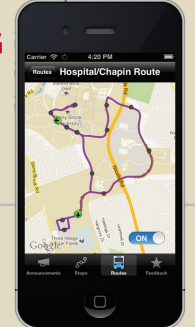

SERVICE LEVEL C

Route	First Departure-From	Last Departure-From
For Mondays–Fridays:		
Express East (EE)	06:00AM Lot 40	10:50PM East Side Din.
Hospital/Chapin (H)	07:00AM SAC	11:00PM SAC
Outer Loop (O)	07:00AM SAC	11:00PM SAC
Railroad Route (R)	07:30AM SAC	06:45PM LIRR
R&D Park Shuttle (R&D)	08:00AM SAC	07:00PM SAC
For Saturdays:		
Hospital/Chapin (H)	07:00AM SAC	07:30PM SAC
Outer Loop (O)	07:00AM SAC	07:30PM SAC
For Sundays:		
Hospital/Chapin (H)	08:30AM SAC	11:00PM SAC
Outer Loop (O)	08:30AM SAC	11:00PM SAC
Shopping (SP EAST)	10:30AM Lot 40	04:30PM Lot 40
Shopping (SP WEST)	10:30AM Lot 40	04:30PM Lot 40

SERVICE LEVEL D

Route	First Departure-From	Last Departure-From
For Mondays–Fridays:		
Express East (EE)	06:00AM Lot 40	10:50PM East Side Din.
Hospital/Chapin (H)	07:00AM SAC	10:30PM SAC
Outer Loop (O)	07:00AM SAC	10:30PM SAC
Railroad Route (R)	07:30AM SAC	11:45AM LIRR
R&D Park Shuttle (R&D)	08:00AM SAC	07:00PM SAC
For Saturdays:		
Hospital/Chapin (H)	08:00AM SAC	05:00PM SAC
Outer Loop (O)	08:00AM SAC	05:00PM SAC
For Sundays:		
Hospital/Chapin (H)	08:00AM SAC	05:00PM SAC
Outer Loop (O)	08:00AM SAC	05:00PM SAC
Shopping Route (SP)	10:30AM Lot 40	04:30PM Lot 40

Shopping Route (SP) combines both SP EAST and SP WEST routes into one shopping shuttle offered every 90 minutes.

SBU Transit Map - Service Level B, C & D

For Off Campus Transportation Use Suffolk Transit Connection
 Saturdays: Students use SBU ID card on Suffolk Transit S60, S69 & 3D
 Sundays: Students use SBU ID card on Suffolk Transit 3D

SBU TRANSIT LIVE GPS TRACKING with DOUBLEMAP
 FOR LIVE TRANSIT INFORMATION, VISIT US ONLINE:
stonybrookuniversity.doublemap.com/map/
 OR DOWNLOAD THE "DOUBLEMAP BUS TRACKER" APP

H Hospital/Chapin Route
 Service Level B, C & D: see 'Service Levels' schedule